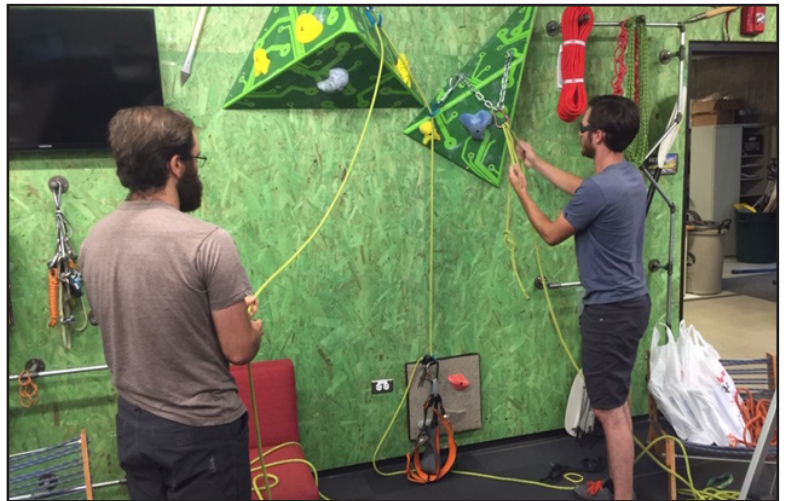

Cityscape Walks

More spring CityScapes TBA - check in at OP!

Saturday 5/3 @ 11:00a-3:00p

Immerse yourself in Denver's vibrant tapestry - from captivating art scenes to hidden historical gems near campus. Embrace leisurely strolls with other MSU students, discovering both city pulse and scenic trails.

Call, email or visit to set up a custom Cityscape for your group!