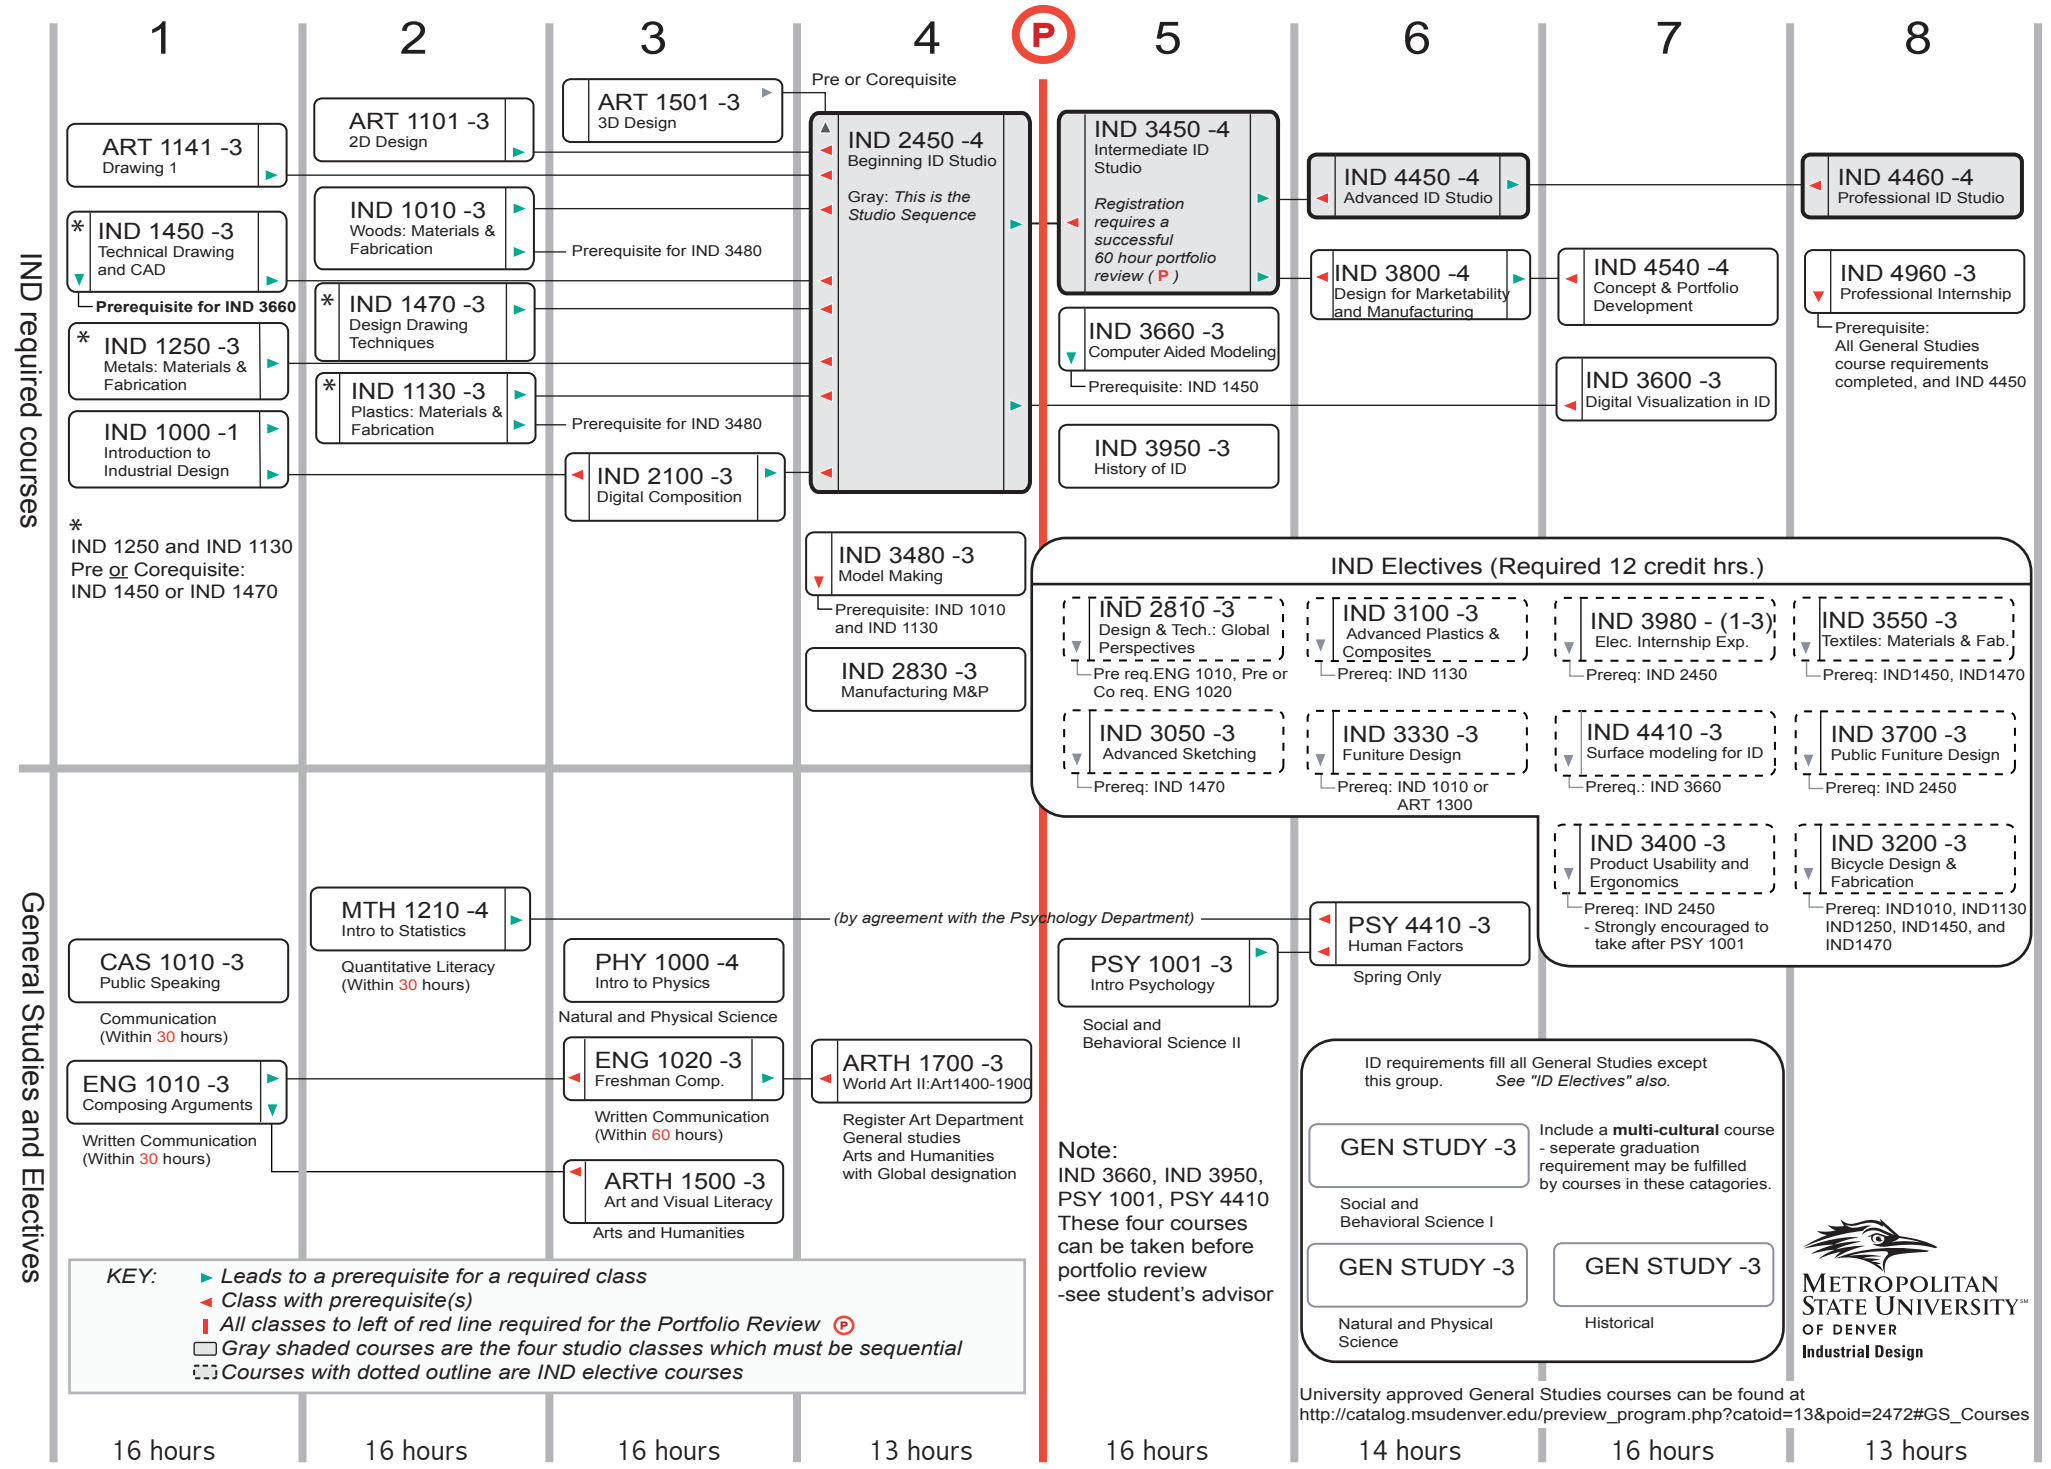

IND ADVISING MATRIX - a representative 8 semesters

Revised date: Aug. 8, 2017

17-18

This guide accounts for prerequisites and the current portfolio requirement. The guide is for the advisor and the student to work out the student's specific needs. Transfer credits, the opportunity for summer and winterim classes, and course availability affect final schedules.

16 hours

16 hours

16 hours

13 hours

16 hours

14 hours

16 hours

13 hours