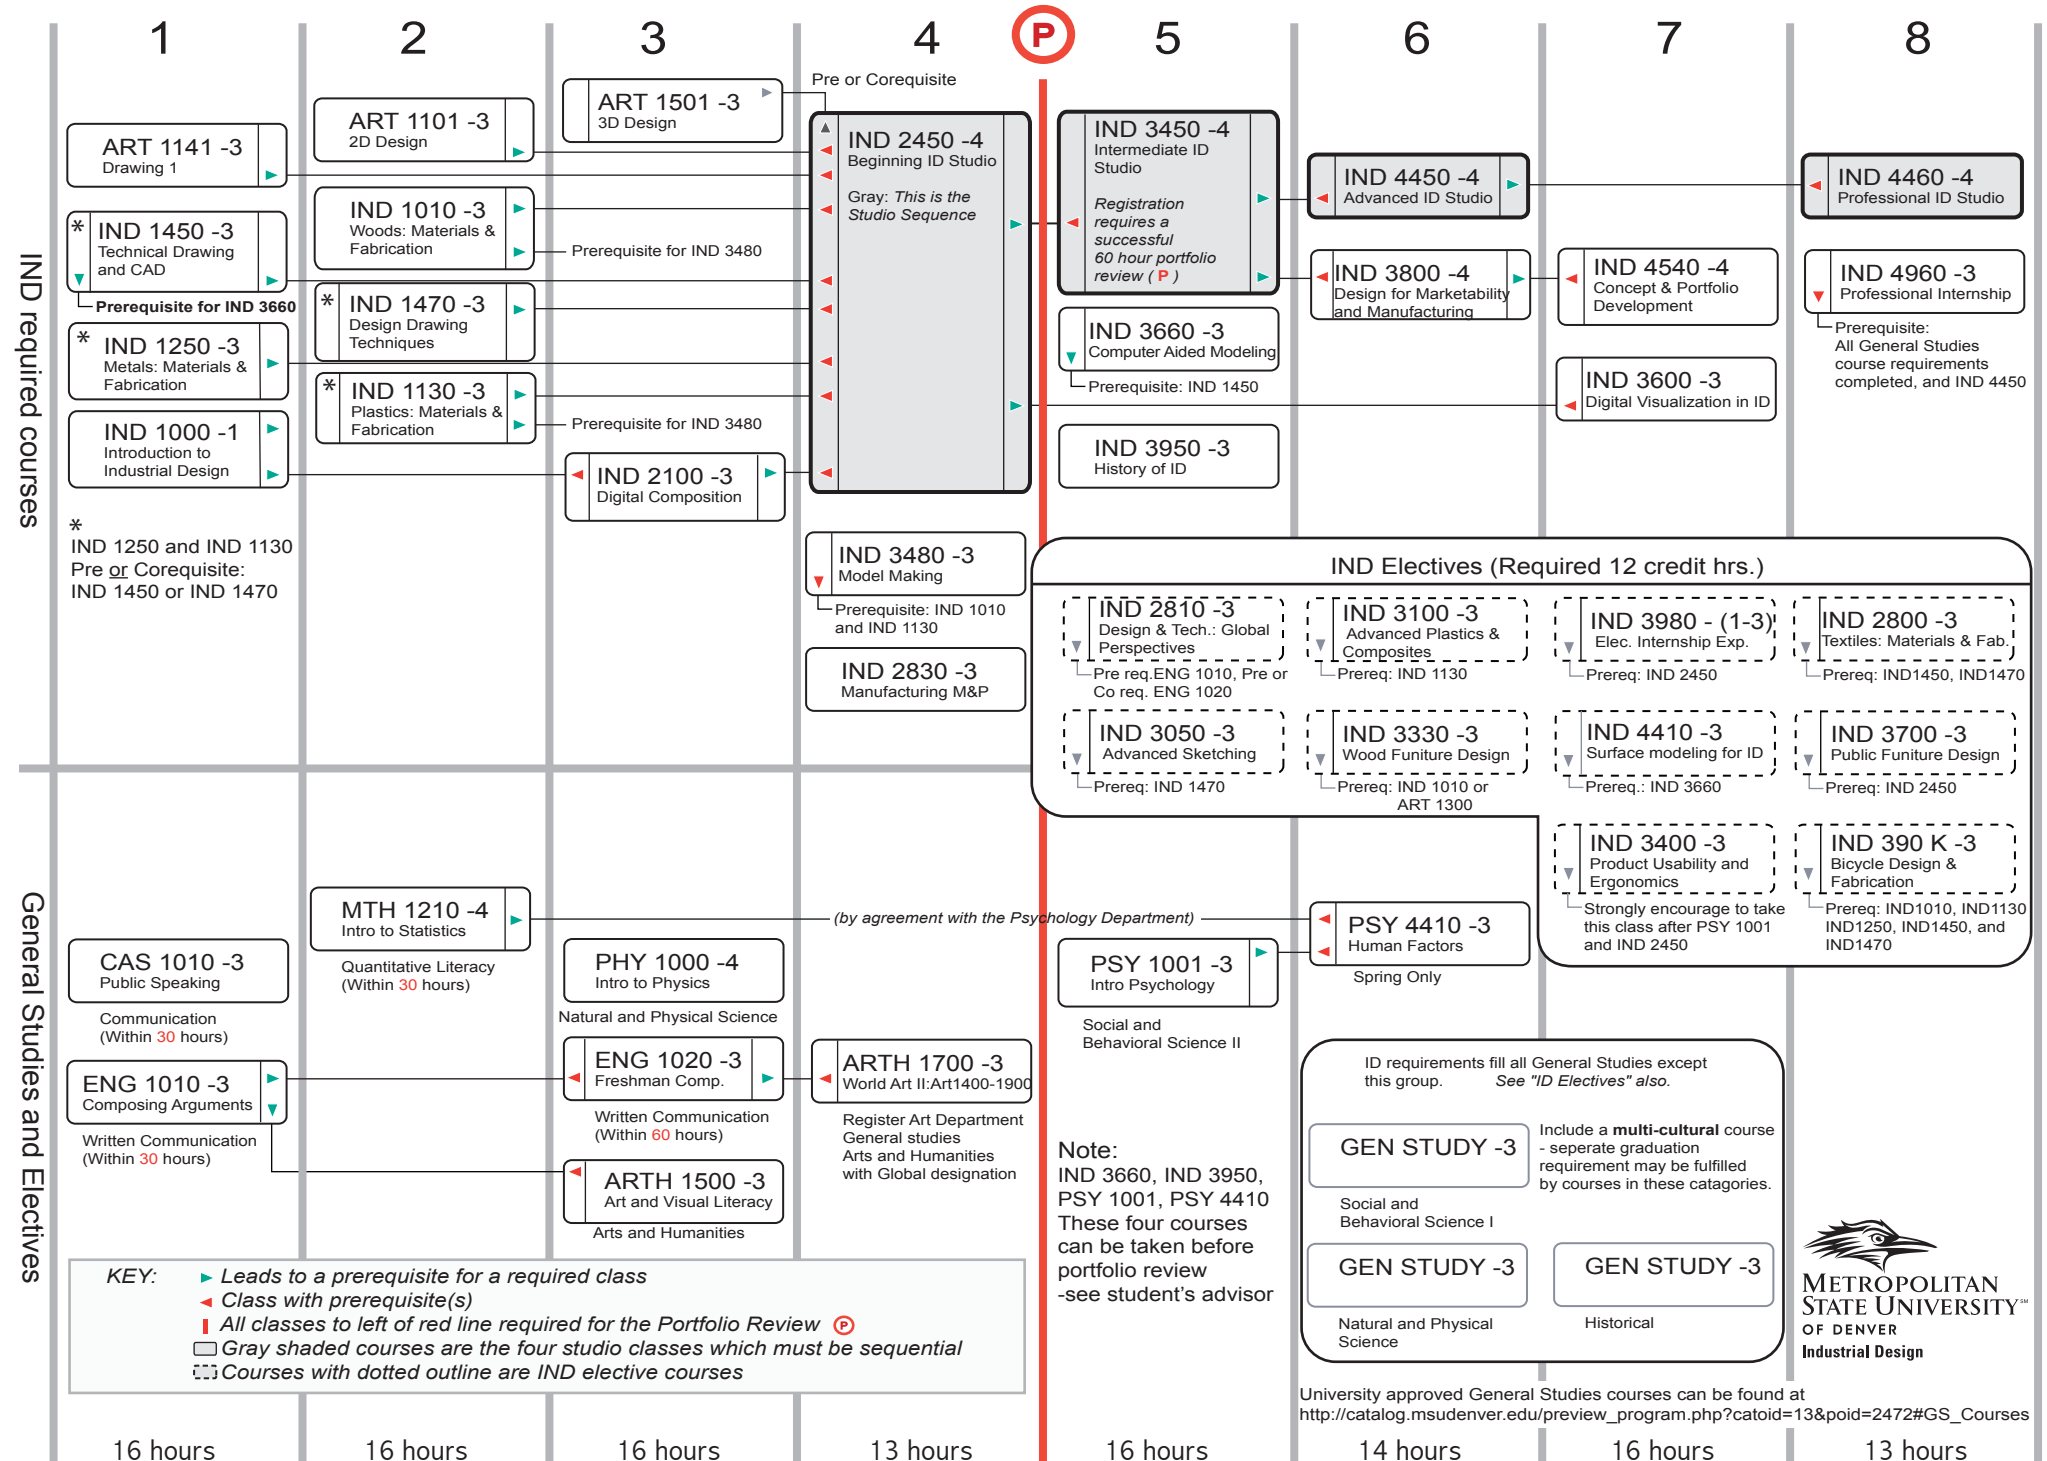

IND ADVISING MATRIX - a representative 8 semesters

Revised date: July 18, 2016

16-17

This guide accounts for prerequisites and the current portfolio requirement. The guide is for the advisor and the student to work out the student's specific needs. Transfer credits, the opportunity for summer and winterim classes, and course availability affect final schedules.

16 hours

16 hours

16 hours

13 hours

16 hours

14 hours

16 hours

13 hours